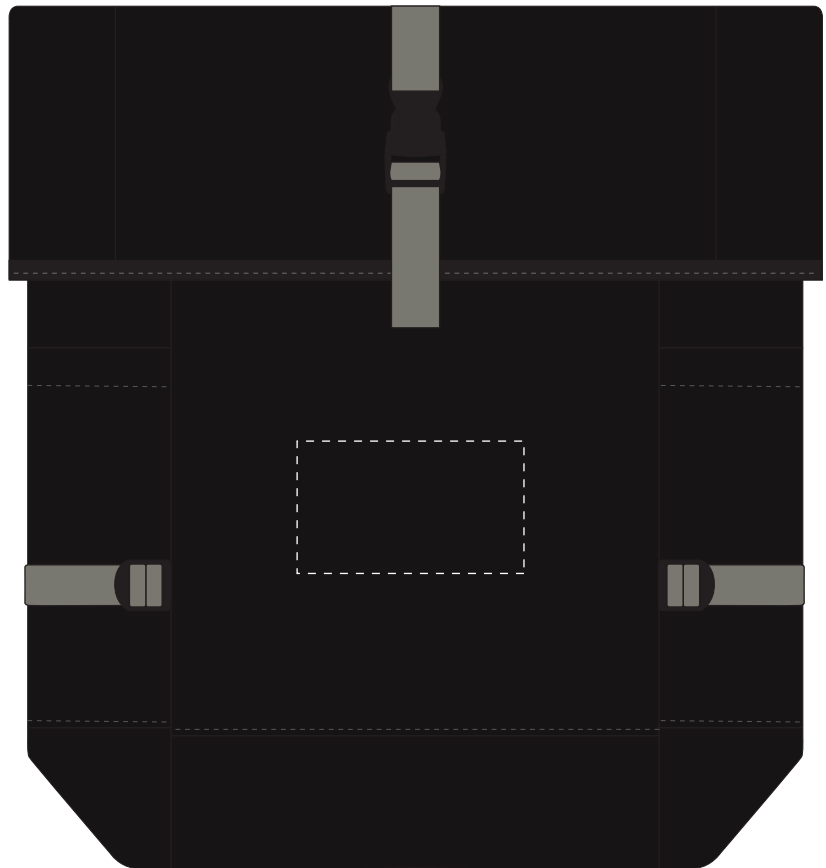

Your Ref:	Quantity:	Product Code: QB0455
Our Ref:	Version: 1	Product Colour: BLACK

PRINTING CONCERNS:**PRODUCT INFO: DUE TO THE NATURE OF THE PRODUCT THE PRINT POSITION MAY VARY BY 2 - 3 MM**

We stock this item in the following colours

**MADEIRA THREAD REF**

- Colour 1
- Colour 1
- Colour 1
- Colour 1

ARTWORK SCALE 25%

**The dashed line is to demonstrate print area and will not appear on your printed item****PLEASE NOTE:**

- All colours including print and product are for visual purposes only and should not be regarded as the actual colour of the product and print.
- Some products may vary from batch to batch and may differ from previous orders.
- The colour and texture of a product can also have an effect on the final print colour.
- By approving this order we accept that you understand these terms.

To proceed, please approve visual via the online system.

ARTWORK SCALE 100%

Max embroidery area: 120mm x 70mm